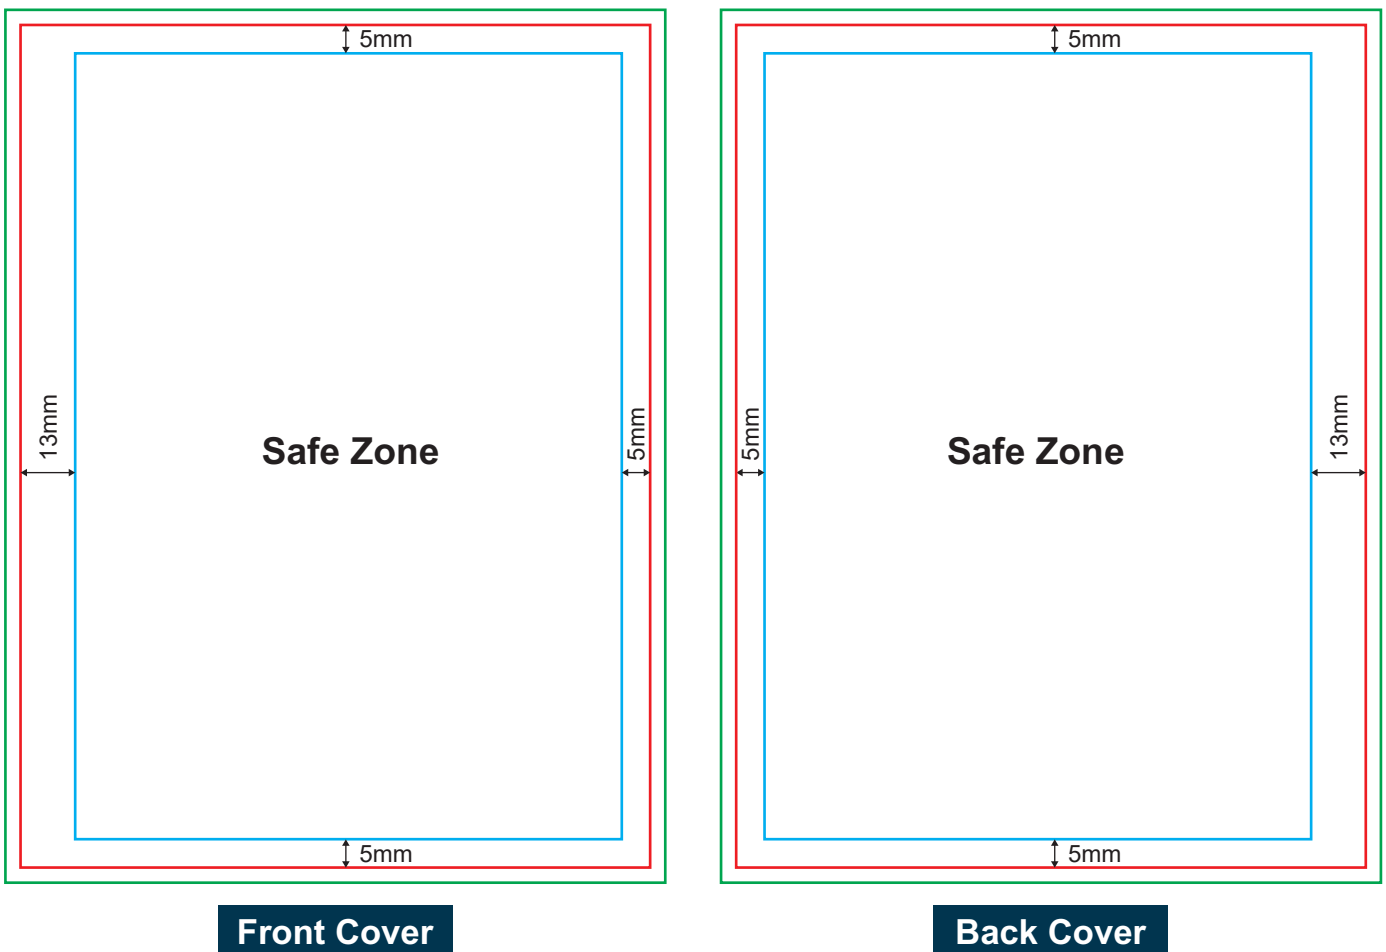

PLANNER SOFT COVER WIRE-O

▪ **Artwork Dimension**

- Cover (Refer Diagram)

▪ **Bleeding**

- 2mm from all sides of the edge

▪ **Safe Zone**

a) Front Cover

- 5mm from all sides of the edge
- Except left side, 13mm from edge

b) Back Cover

- 5mm from all sides of the edge
- Except right side, 13mm from edge

Paper Type	Bleeding Size (Height x Width)	Close Size (Height x Width)	Safe Zone (Height x Width)
Gloss Art Card 310gsm	214mm x 152mm	210mm x 148mm	200mm x 130mm

Diagram shows Content Product and Artwork Dimension:

▪ **Artwork Dimension**

- Content (Refer Diagram)

▪ **Bleeding**

- 2mm from all sides of the edge

▪ **Safe Zone**

a) Front Content

- 5mm from all sides of the edge
- Except left side, 13mm from edge

b) Back Content

- 5mm from all sides of the edge
- Except right side, 13mm from edge

Paper Type	Bleeding Size (Height x Width)	Close Size (Height x Width)	Safe Zone (Height x Width)
Simili 80gsm / Gloss Art Paper 100gsm	214mm x 152mm	210mm x 148mm	200mm x 130mm