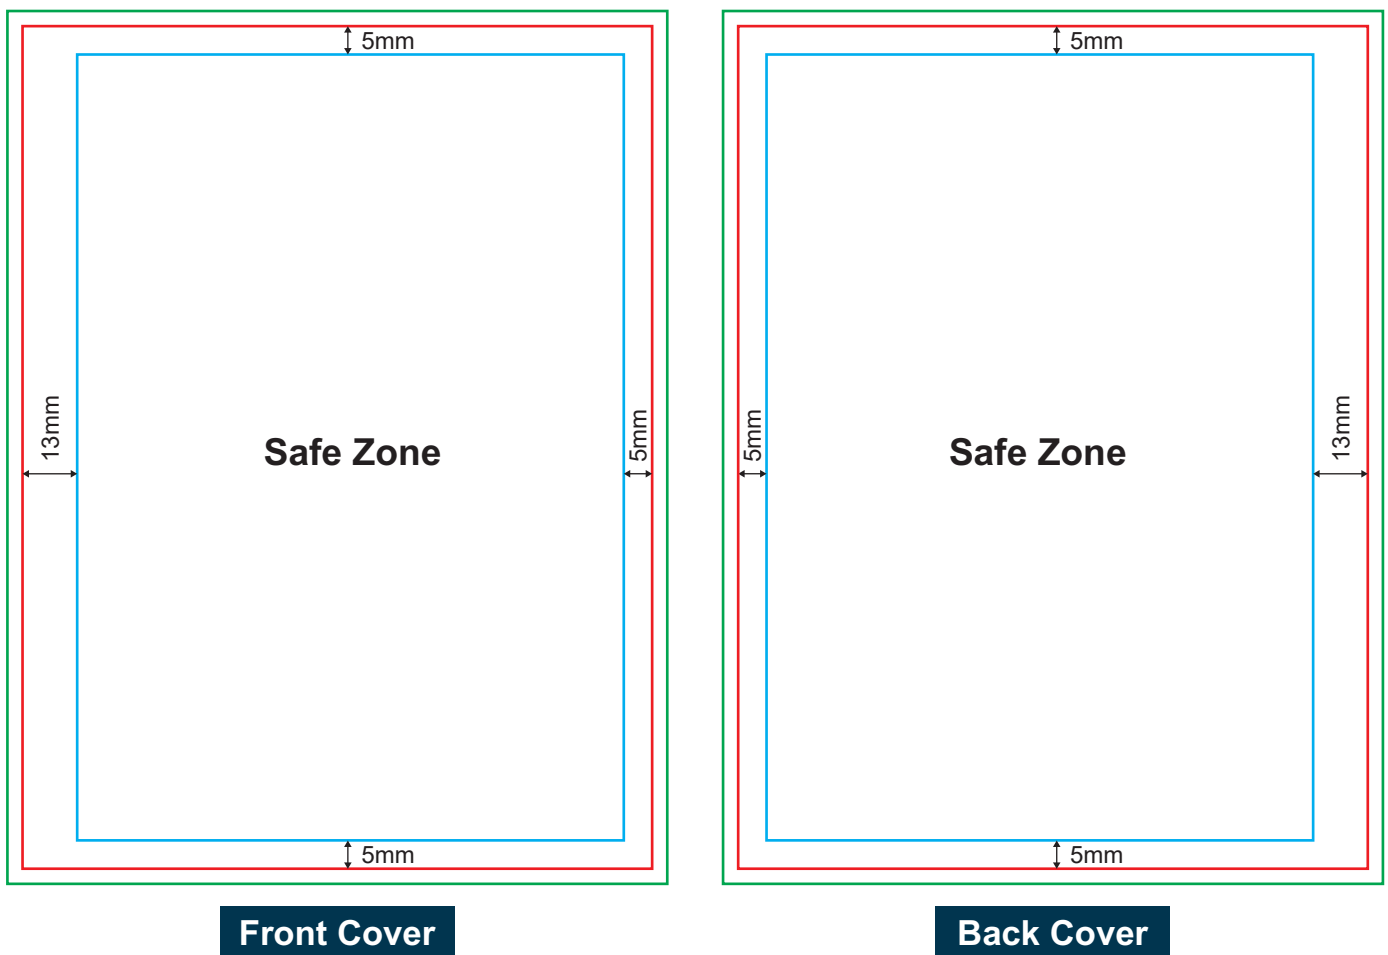

▪ **Artwork Dimension**

- Content (Refer Diagram)

▪ **Bleeding**

- 2mm from all sides of the edge

▪ **Safe Zone**

a) Front Content

- 5mm from all sides of the edge
- Except left side, 13mm from edge

b) Back Content

- 5mm from all sides of the edge
- Except right side, 13mm from edge

Paper Type	Bleeding Size (Height x Width)	Close Size (Height x Width)	Safe Zone (Height x Width)
Simili 80gsm / Gloss Art Paper 100gsm	214mm x 152mm	210mm x 148mm	200mm x 130mm

Diagram shows Content Product and Artwork Dimension:

▪ **Wire-O Information**

Colour of Wire-O	Wire-O Hole Punching Spacing (Trimming Till Hole End)	Wire-O Hole Punching Size (Height x Width)	Diameter of Wire-O	Number of Wire-O Punching
Black	8mm	4mm x 4mm	9/16"	24 Holes