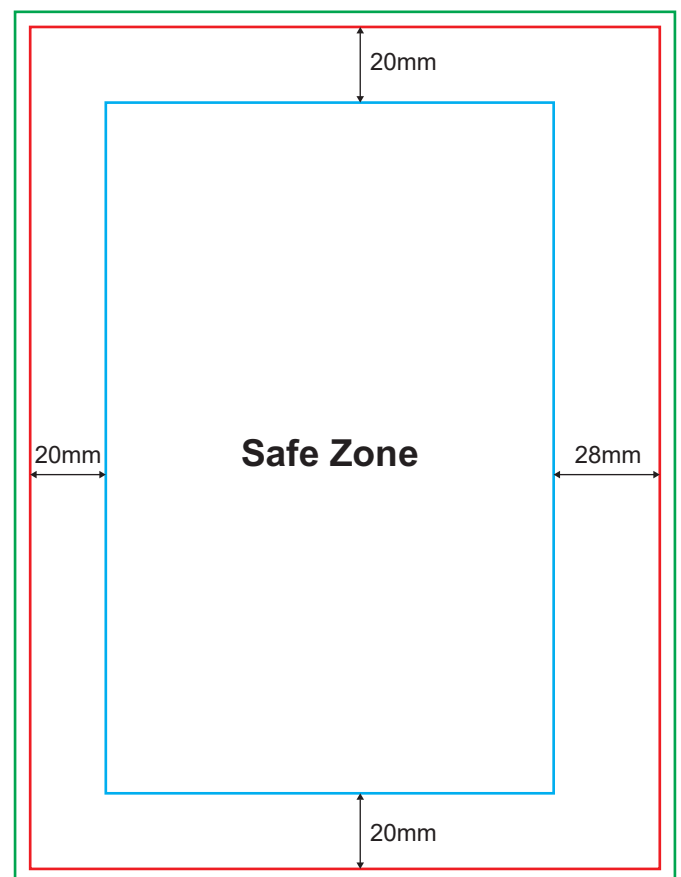

PLANNER HARD COVER WIRE-O

▪ Artwork Dimension

- Cover (Refer Diagram)

▪ Bleeding

- 2mm from all sides of the edge

▪ Safe Zone

a) Front Cover

- 20mm from all sides of the edge
- Except left side, 28mm from edge

b) Back Cover

- 20mm from all sides of the edge
- Except right side, 28mm from edge

Paper Type	Bleeding Size (Height x Width)	Open Size (Height x Width)	Close Size (Height x Width)	Safe Zone (Height x Width)
Gloss Art Paper 150gsm	250mm x 188mm	246mm x 184mm	216mm x 154mm	206mm x 136mm

Diagram shows Cover Artwork Dimension:

Front Cover

Back Cover

▪ **Artwork Dimension**

- Content (Refer Diagram)

▪ **Bleeding**

- 2mm from all sides of the edge

▪ **Safe Zone**

a) Front Content

- 5mm from all sides of the edge
- Except left side, 13mm from edge

b) Back Content

- 5mm from all sides of the edge
- Except right side, 13mm from edge

Paper Type	Bleeding Size (Height x Width)	Close Size (Height x Width)	Safe Zone (Height x Width)
Simili 80gsm / Gloss Art Paper 100gsm	214mm x 152mm	210mm x 148mm	200mm x 130mm