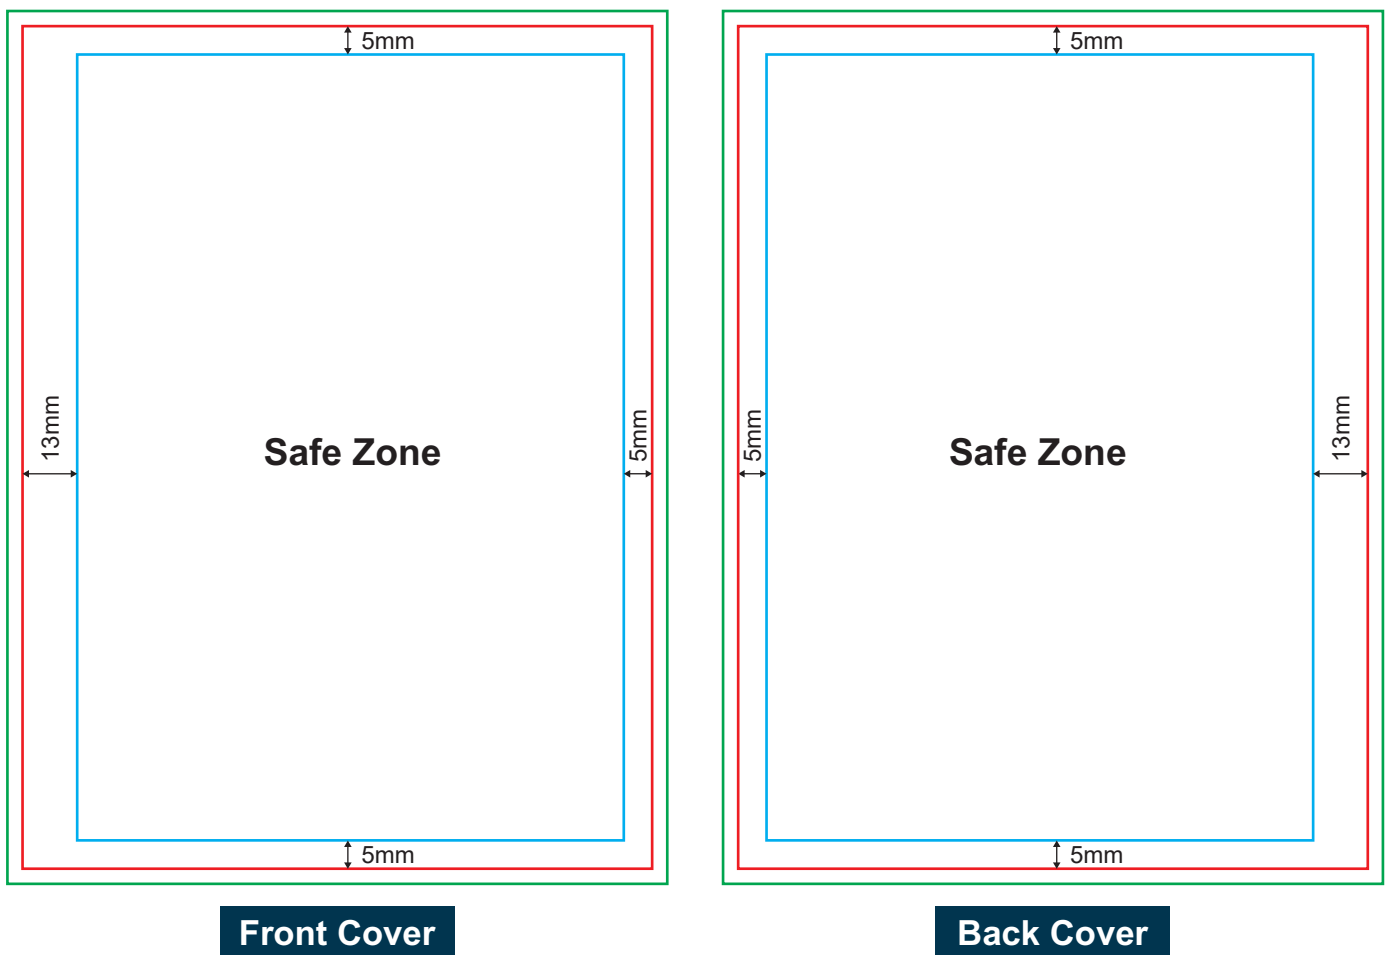

▪ **Artwork Dimension**

- Content (Refer Diagram)

▪ **Bleeding**

- 2mm from all sides of the edge

▪ **Safe Zone**

a) Front Content

- 5mm from all sides of the edge
- Except left side, 13mm from edge

b) Back Content

- 5mm from all sides of the edge
- Except right side, 13mm from edge

Paper Type	Bleeding Size (Height x Width)	Close Size (Height x Width)	Safe Zone (Height x Width)
Simili 80gsm / Gloss Art Paper 100gsm	214mm x 152mm	210mm x 148mm	200mm x 130mm

Diagram shows Content Product and Artwork Dimension:

▪ **Wire-O Information**

Colour of Wire-O	Wire-O Hole Punching Spacing (Trimming Till Hole End)	Wire-O Hole Punching Size (Height x Width)	Diameter of Wire-O	Number of Wire-O Punching
Black	8mm	4mm x 4mm	9/16"	24 Holes