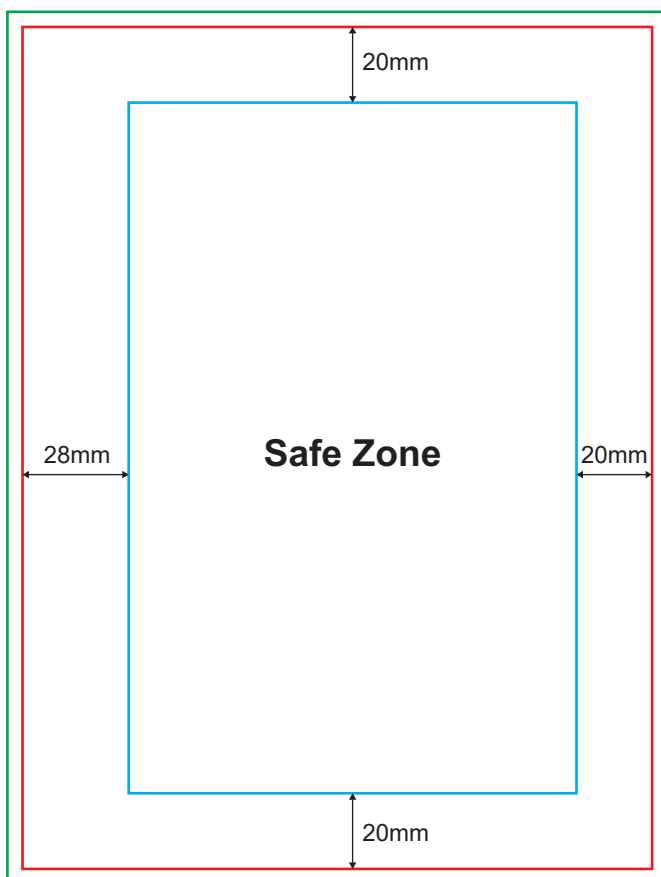

PLANNER HARD COVER WIRE-O

▪ Artwork Dimension

- Cover (Refer Diagram)

▪ Bleeding

- 2mm from all sides of the edge

▪ Safe Zone

a) Front Cover

- 20mm from all sides of the edge
- Except left side, 28mm from edge

b) Back Cover

- 20mm from all sides of the edge
- Except right side, 28mm from edge

Paper Type	Bleeding Size (Height x Width)	Open Size (Height x Width)	Close Size (Height x Width)	Safe Zone (Height x Width)
Gloss Art Paper 150gsm	250mm x 188mm	246mm x 184mm	216mm x 154mm	206mm x 136mm

Diagram shows Cover Artwork Dimension:

Front Cover

Back Cover

▪ **Artwork Dimension**

- Content (Refer Diagram)

▪ **Bleeding**

- 2mm from all sides of the edge

▪ **Safe Zone**

a) Front Content

- 5mm from all sides of the edge
- Except left side, 13mm from edge

b) Back Content

- 5mm from all sides of the edge
- Except right side, 13mm from edge

Paper Type	Bleeding Size (Height x Width)	Close Size (Height x Width)	Safe Zone (Height x Width)
Simili 80gsm / Gloss Art Paper 100gsm	214mm x 152mm	210mm x 148mm	200mm x 130mm