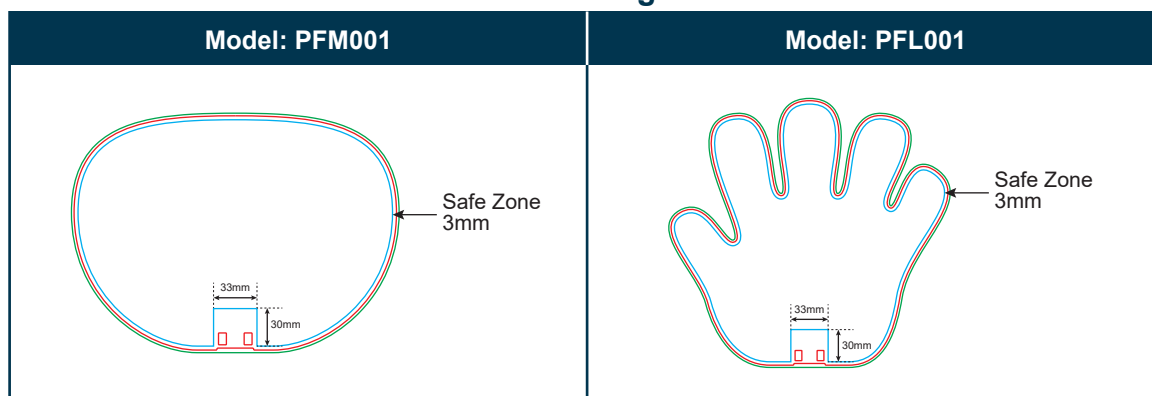

Medium Model

Large Model