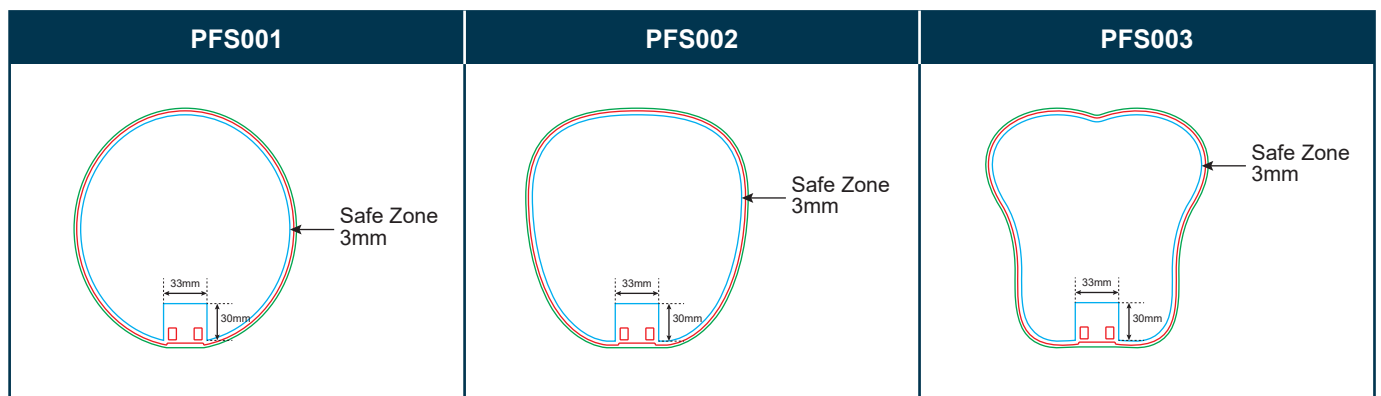

HAND FAN

- **Bleeding** - Full bleeding **2mm** from all sides of the edges.
- **Safe Zone** - **3mm** from all sides edges.
  - **30mm x 33mm** for PP handle.

Size	Model Code	Actual Size (Height x Width)	Bleeding Size (Height x Width)	Safe Zone Size (Height x Width)
Small	PFS001	178mm x 165mm	182mm x 169mm	172mm x 159mm
	PFS002			
	PFS003			
Medium	PFM001	178mm x 245mm	182mm x 249mm	172mm x 239mm
Large	PFL001	234mm x 245mm	238mm x 249mm	228mm x 239mm

Small Model